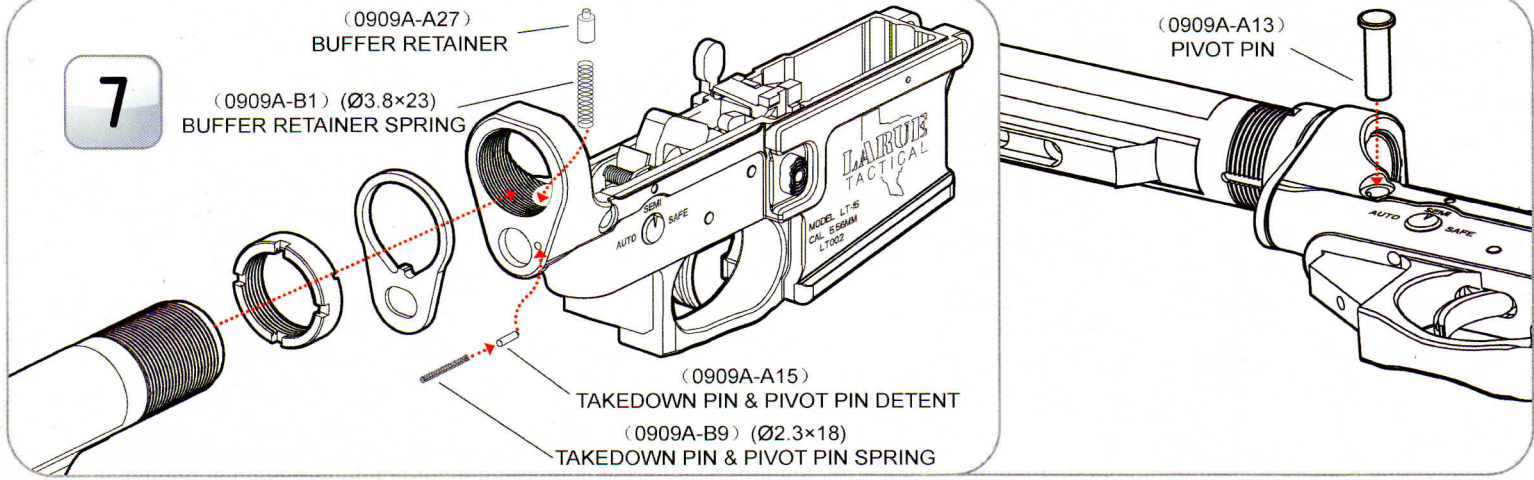

(0909A-A16)  
SELECTOR DETENT

(0909A-B2-A)  
SELECTOR SPRING OR  
(0909A-B21)  
SELECTOR SPRING  
(REAL PISTOL GRIP USE ONLY)

PISTOL GRIP SCREW  
(ANOTHER PURCHASE)

4

AUTO SEAR SET  
(ANOTHER PURCHASE)

SEAR PIN  
(ANOTHER PURCHASE)

AFTER THE ASSEMBLY IS  
IN THE CORRECT POSITION

5

BOLT CATCH SET  
(ANOTHER PURCHASE)

6

(0909A-A12)  
MAGAZINE CATCH BUTTON

(0909A-B8)  
MAGAZINE  
CATCH SPRING

(0909A-C2)  
MAGAZINE CATCH

11