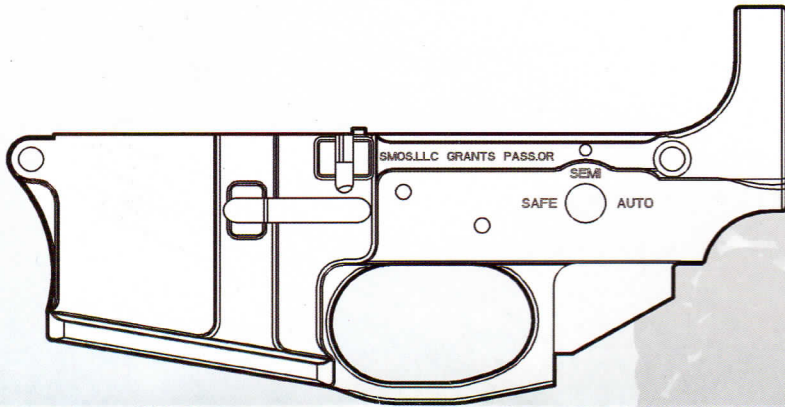

## UPPER & LOWER RECEIVER SET FOR WA M4 SERIES

(0910B) UPPER RECEIVER

(0912A) LOWER RECEIVER

(0909A-M5) CHARGING HANDLE

(0909A-B5) (Ø3.8×17)  
CHARGING HANDLE SPRING

(0909A-A19)  
CHARGING HANDLE LATCH

(0909A-B17)  
(Ø1.5×7)  
CHARGING HANDLE PIN