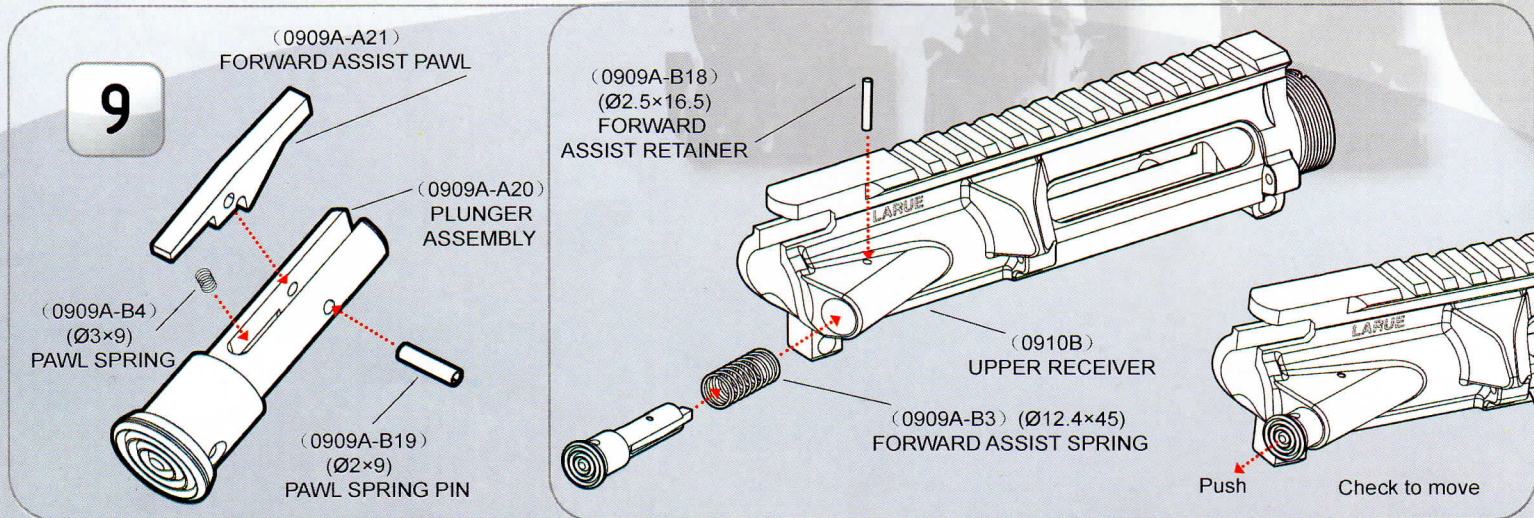

(0909A-A16)  
SELECTOR DETENT

(0909A-B2-A)  
SELECTOR SPRING OR  
(0909A-B21)  
SELECTOR SPRING  
(REAL PISTOL GRIP USE ONLY)

PISTOL GRIP SCREW  
(ANOTHER PURCHASE)

4

AUTO SEAR SET  
(ANOTHER PURCHASE)

SEAR PIN  
(ANOTHER PURCHASE)

AFTER THE ASSEMBLY IS  
IN THE CORRECT POSITION

5

BOLT CATCH SET  
(ANOTHER PURCHASE)

6

(0909A-A12)  
MAGAZINE CATCH BUTTON

(0909A-B8)  
MAGAZINE  
CATCH SPRING

(0909A-C2)  
MAGAZINE CATCH

11