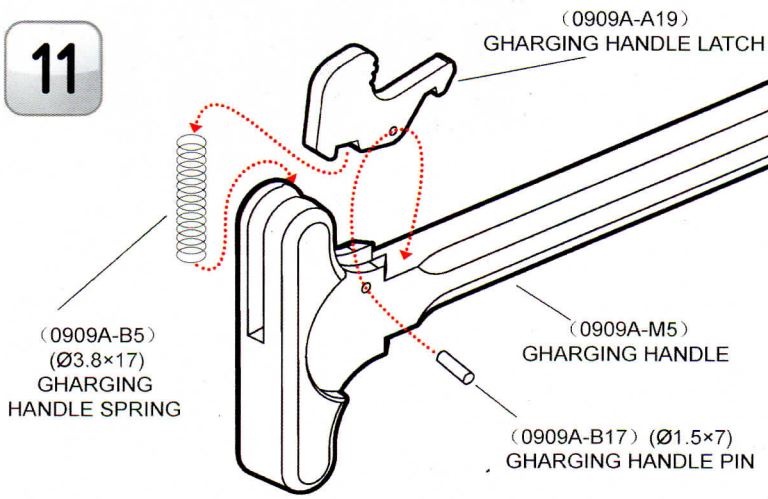

(0909A-A16)  
SELECTOR DETENT

(0909A-B2-A)  
SELECTOR SPRING OR  
(0909A-B21)  
SELECTOR SPRING  
(REAL PISTOL GRIP USE ONLY)

PISTOL GRIP SCREW  
(ANOTHER PURCHASE)

4

AUTO SEAR SET  
(ANOTHER PURCHASE)

SEAR PIN  
(ANOTHER PURCHASE)

AFTER THE ASSEMBLY IS  
IN THE CORRECT POSITION

5

BOLT CATCH SET  
(ANOTHER PURCHASE)

6

(0909A-A12)  
MAGAZINE CATCH BUTTON

(0909A-B8)  
MAGAZINE  
CATCH SPRING

(0909A-C2)  
MAGAZINE CATCH

11