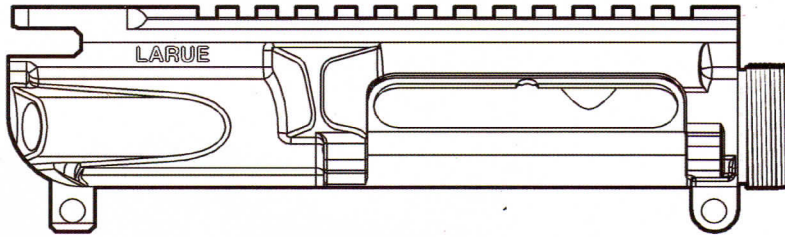

## UPPER & LOWER RECEIVER SET FOR WA M4 SERIES

(0910B) UPPER RECEIVER

(0912A) LOWER RECEIVER

(0909A-M5) CHARGING HANDLE

(0909A-B5) (Ø3.8×17)  
CHARGING HANDLE SPRING

(0909A-A19)  
CHARGING HANDLE LATCH

(0909A-B17)  
(Ø1.5×7)  
CHARGING HANDLE PIN