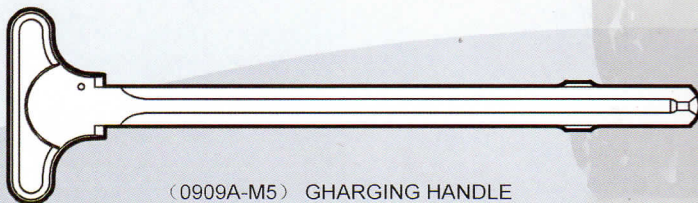

## UPPER & LOWER RECEIVER SET FOR WA M4 SERIES

(0910B) UPPER RECEIVER

(0912A) LOWER RECEIVER

(0909A-M5) CHARGING HANDLE

(0909A-B5) (Ø3.8×17)  
CHARGING HANDLE SPRING

(0909A-A19)  
CHARGING HANDLE LATCH

(0909A-B17)  
(Ø1.5×7)  
CHARGING HANDLE PIN